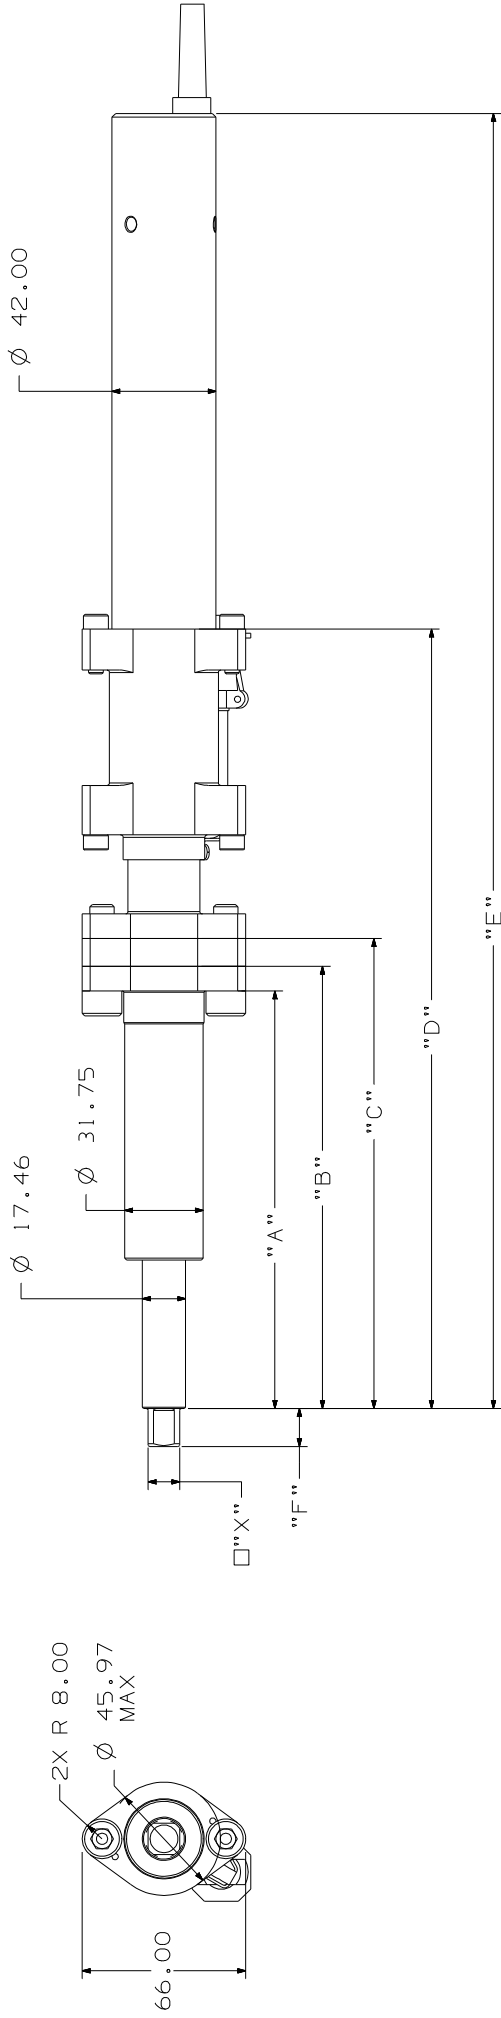

QM5 INLINE

MODEL NO.	□"X"	"A"	"B"	"C"	"D"	"E"	"F"	SPINDLE FLOAT
QM5SSXXX62S06	3/8"	168.64	178.64	189.82	314.80	523.14	10.87	50.00
QM5SSXXX92S06	3/8"	243.64	253.64	264.82	389.80	598.14	10.87	50.00
QM5SSXXX22S06	3/8"	318.64	328.64	339.82	464.80	673.14	10.87	50.00
QM5SSXXX62S08	1/2"	168.64	178.64	189.82	314.80	523.14	15.37	50.00
QM5SSXXX92S08	1/2"	243.64	253.64	264.82	389.80	598.14	15.37	50.00
QM5SSXXX22S08	1/2"	318.64	328.64	339.82	464.80	673.14	15.37	50.00