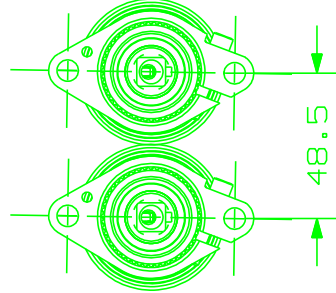

QE4SC010BI JS
 QE4SC015BI JS
 QE4SC020BI JS
 QE4SC025BI JS

REF. NO.	"A"	"B"	"C"	"D"	"L"
21S04	H 1/4"	71.0	84.1	94.4	389.0
21S06	H 3/8"	71.0	81.0	91.3	385.8
21S08	H 1/2"	71.0	75.8	86.1	380.6
41S04	H 1/4"	104.8	121.8	145.6	440.1
41S06	H 3/8"	104.8	118.6	142.4	437.0
41S08	H 1/2"	104.8	113.4	137.2	431.8

H INCH DIMENSION

80102669_C-SH14