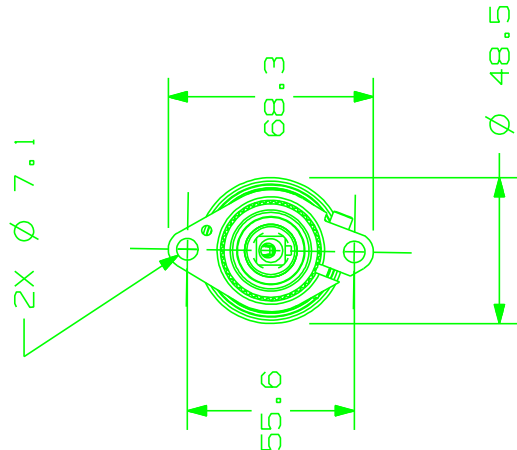

QE4SC010BI JS
 QE4SC015BI JS
 QE4SC020BI JS
 QE4SC025BI JS

REF. NO.	"A"	"B"	"C"	"D"	"L"
21S04	H 1/4"	71.0	84.1	94.4	389.0
21S06	H 3/8"	71.0	81.0	91.3	385.8
21S08	H 1/2"	71.0	75.8	86.1	380.6
41S04	H 1/4"	104.8	121.8	145.6	440.1
41S06	H 3/8"	104.8	118.6	142.4	437.0
41S08	H 1/2"	104.8	113.4	137.2	431.8

H INCH DIMENSION

80102669_C-SH14