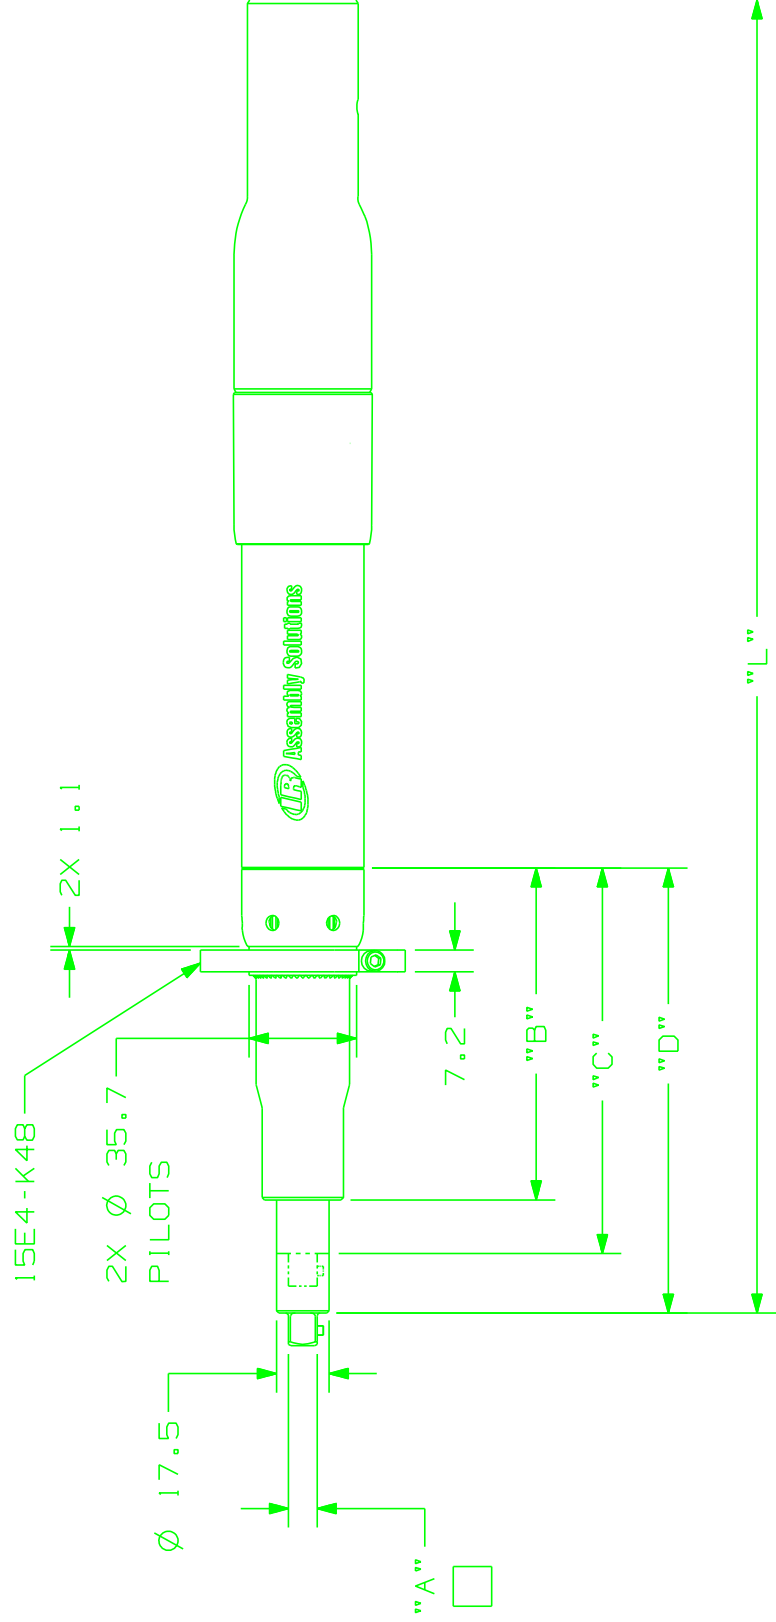

QE4SC010BI JS
 QE4SC015BI JS
 QE4SC020BI JS
 QE4SC025BI JS

REF. NO.	"A"	"B"	"C"	"D"	"L"
21S04	H 1/4"	71.0	84.1	94.4	389.0
21S06	H 3/8"	71.0	81.0	91.3	385.8
21S08	H 1/2"	71.0	75.8	86.1	380.6
41S04	H 1/4"	104.8	121.8	145.6	440.1
41S06	H 3/8"	104.8	118.6	142.4	437.0
41S08	H 1/2"	104.8	113.4	137.2	431.8

H INCH DIMENSION

80102669_C-SH14