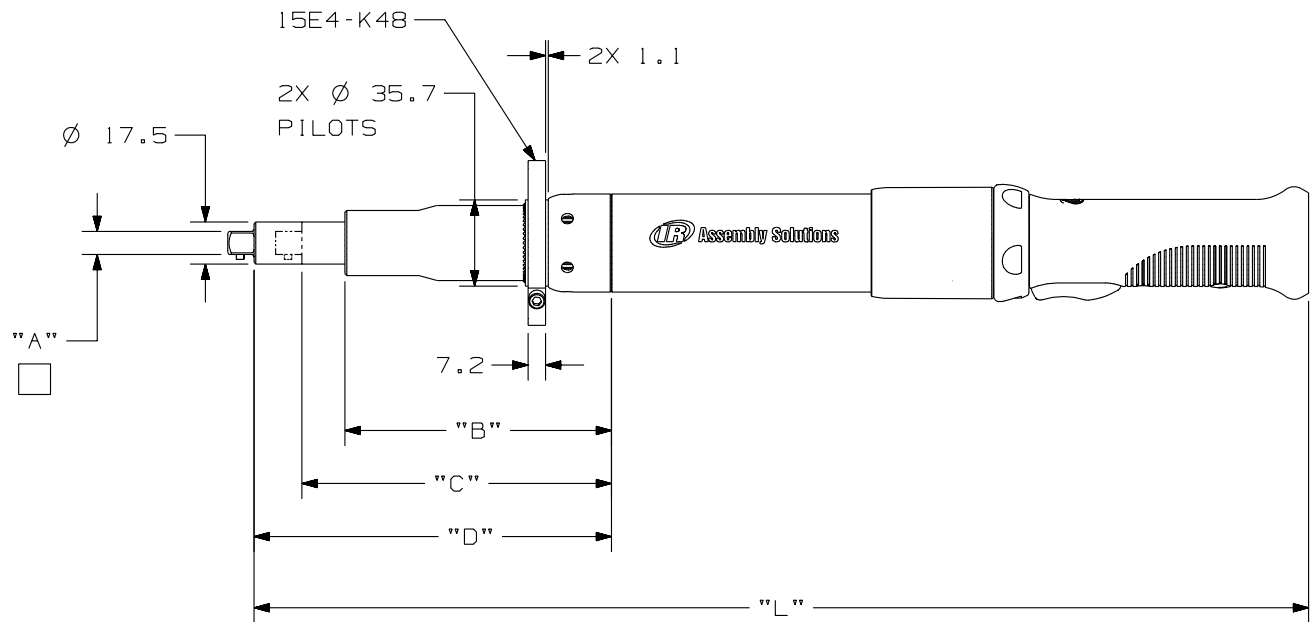

QE4ST010B[IS[]
 QE4ST015B[IS[]
 QE4ST020B[IS[]
 QE4ST025B[IS[]

REF. NO.	"A" □	"B"	"C"	"D"	"L"
21S04	 1/4"	71.0	84.1	94.4	389.0
21S06	 3/8"	71.0	81.0	91.3	385.8
21S08	 1/2"	71.0	75.8	86.1	380.6
41S04	 1/4"	104.8	121.8	145.6	440.1
41S06	 3/8"	104.8	118.6	142.4	437.0
41S08	 1/2"	104.8	113.4	137.2	431.8

 INCH DIMENSION

80102669_C_SH1