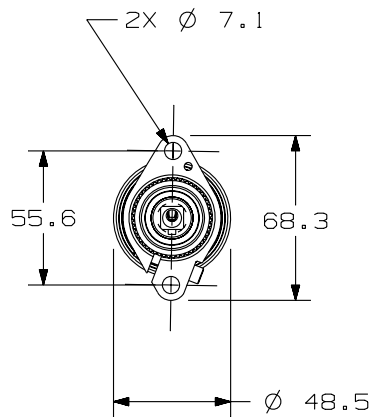

QE4ST010B[IS[]
 QE4ST015B[IS[]
 QE4ST020B[IS[]
 QE4ST025B[IS[]

REF. NO.	"A" □	"B"	"C"	"D"	"L"
21S04	 1/4"	71.0	84.1	94.4	389.0
21S06	 3/8"	71.0	81.0	91.3	385.8
21S08	 1/2"	71.0	75.8	86.1	380.6
41S04	 1/4"	104.8	121.8	145.6	440.1
41S06	 3/8"	104.8	118.6	142.4	437.0
41S08	 1/2"	104.8	113.4	137.2	431.8

 INCH DIMENSION

80102669_C_SH1