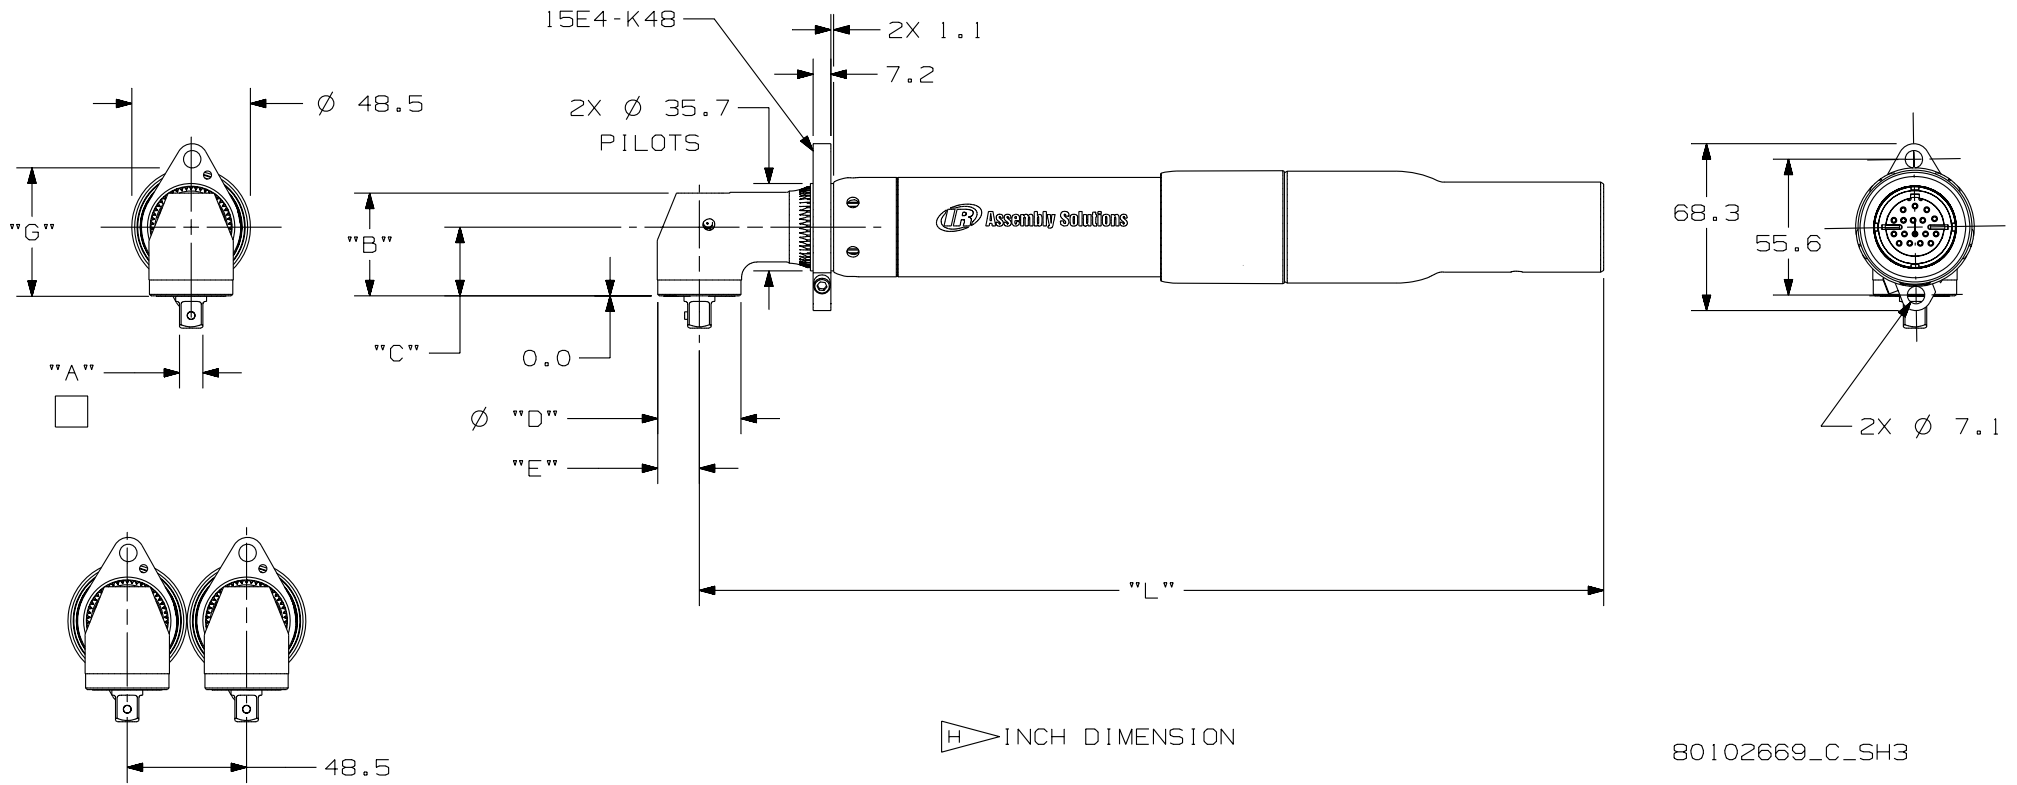

QE4AC013B()
 QE4AC020B()
 QE4AC027B()
 QE4AC034B()

REF. NO.	"A" □	"B"	"C"	"D"	"E"	"G"	"L"
A2S04	H▷ 1/4"	31.4	21.6	25.7	12.9	47.2	370.0
A2S06	H▷ 3/8"	31.4	21.6	25.7	12.9	47.2	370.0
A4S06	H▷ 3/8"	42.1	28.1	34.0	17.0	52.6	370.0
A4S08	H▷ 1/2"	42.1	28.1	34.0	17.0	52.6	370.0

80102669_C_SH3