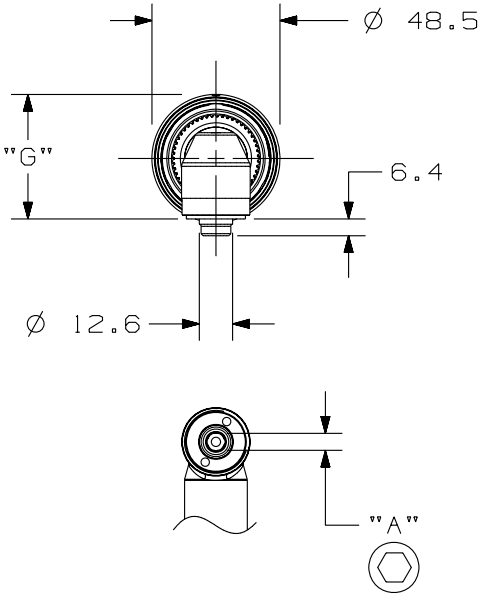

QE4AT013PA2H04
 QE4AT020PA2H04

REF. NO.	"A" 	"B"	"C"	"D"	"E"	"G"	"L"
A2H04	 1/4"	31.4	21.6	25.7	12.9	47.2	370.0

 INCH DIMENSION