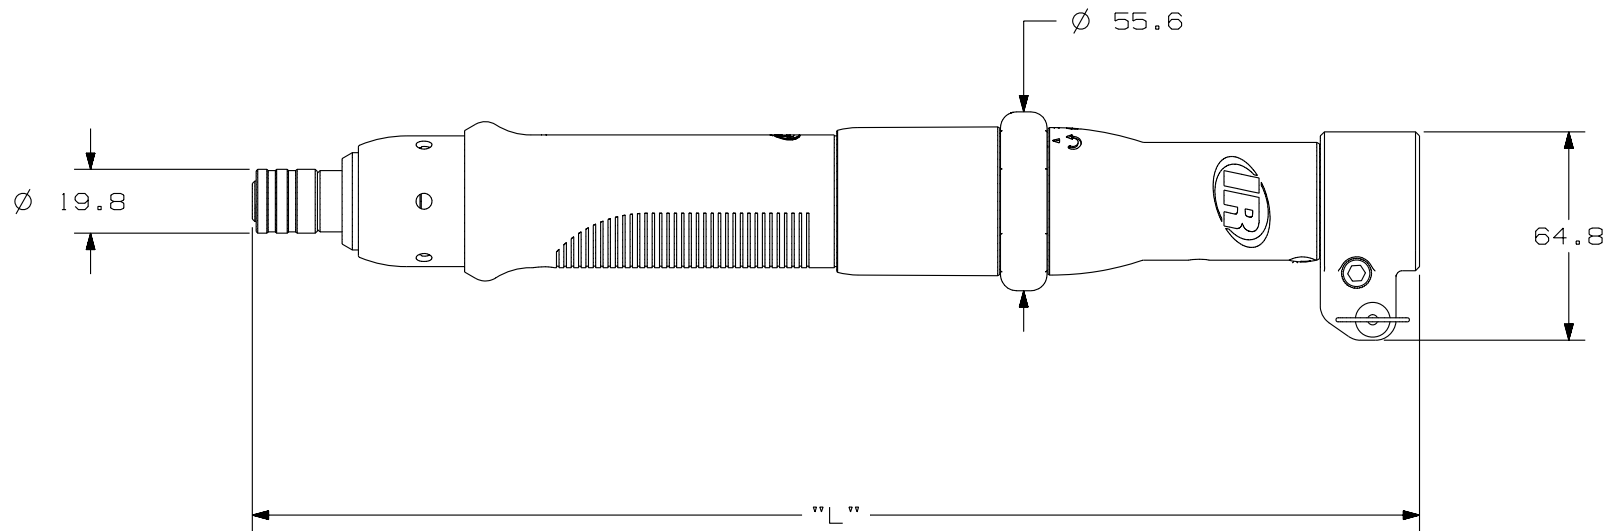

QE4TS010R11004

MODEL NO.	"A" 	"L"
11004	 1/4"	362.9

 INCH DIMENSION

80137474_PTS_C_SH2