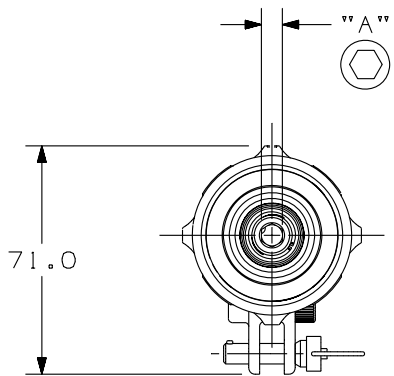

QE4TS010R11004

MODEL NO.	"A" 	"L"
11004	 1/4"	362.9

 INCH DIMENSION

80137474_PTS_C_SH2