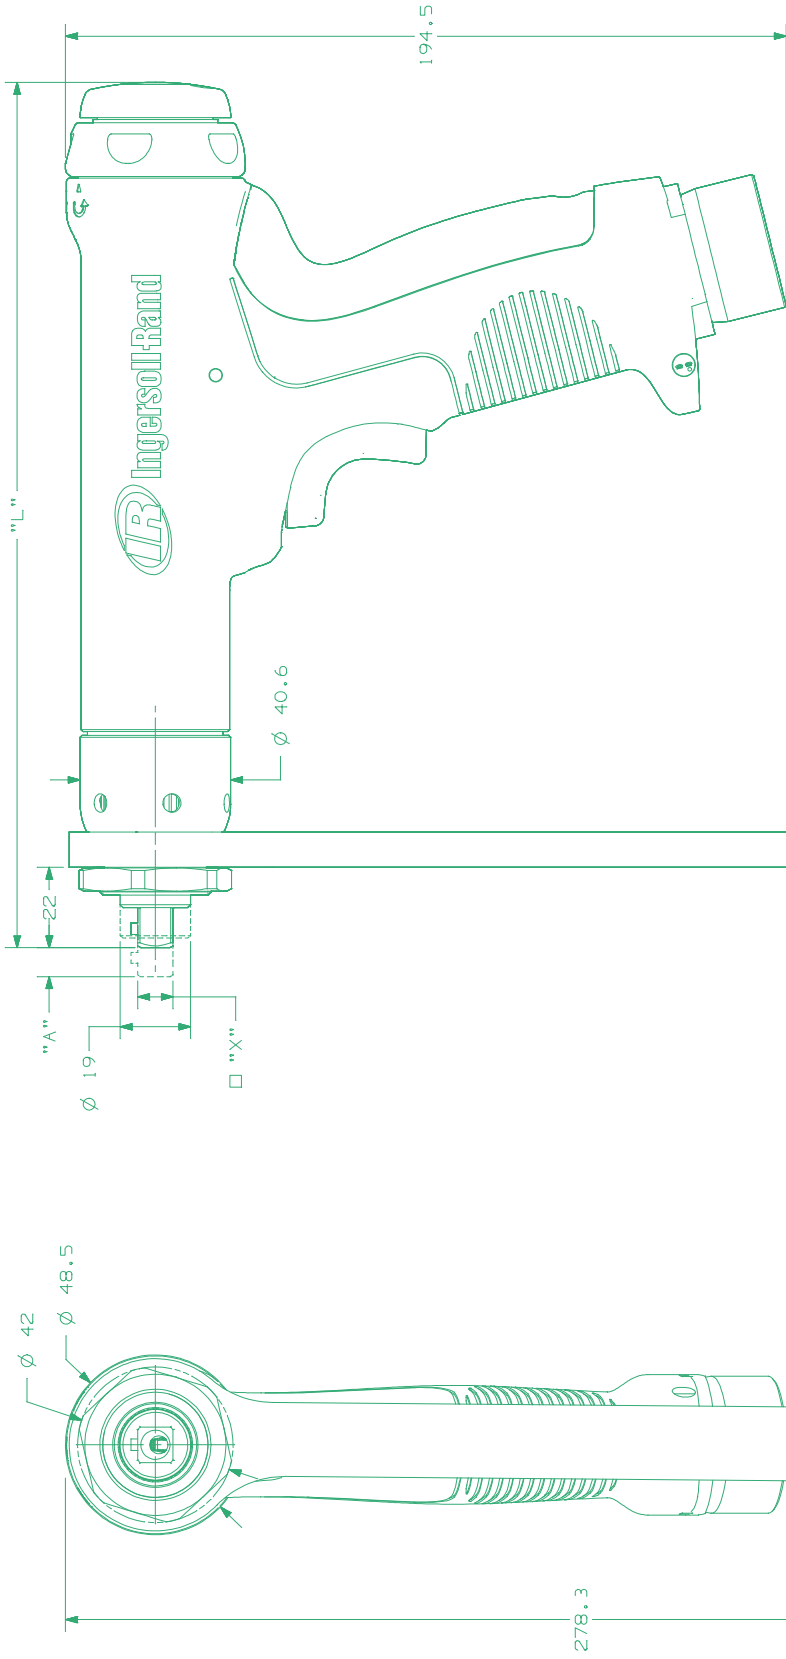

QE4 PISTOL

MODEL NO.	FLOAT, "A" mm	SQ. DRIVE, "X" "L" mm
QE4PT010P10S04	0	230.4
QE4PT015P10S04		
QE4PT020P10S04		
QE4PT025P10S04	7.8	1/4"
QE4PS010P10S04		
QE4PS015P10S04		
QE4PS020P10S04		
QE4PS025P10S04		
QE4PP010P10S04		
QE4PP015P10S04	0	233.6
QE4PP020P10S04		
QE4PP025P10S04		
QE4PT010P10S06		
QE4PT015P10S06		
QE4PT020P10S06		
QE4PT025P10S06	7.8	3/8"
QE4PS010P10S06		
QE4PS015P10S06		
QE4PS020P10S06		
QE4PS025P10S06		
QE4PP010P10S06		
QE4PP015P10S06	233.6	
QE4PP020P10S06		
QE4PP025P10S06		