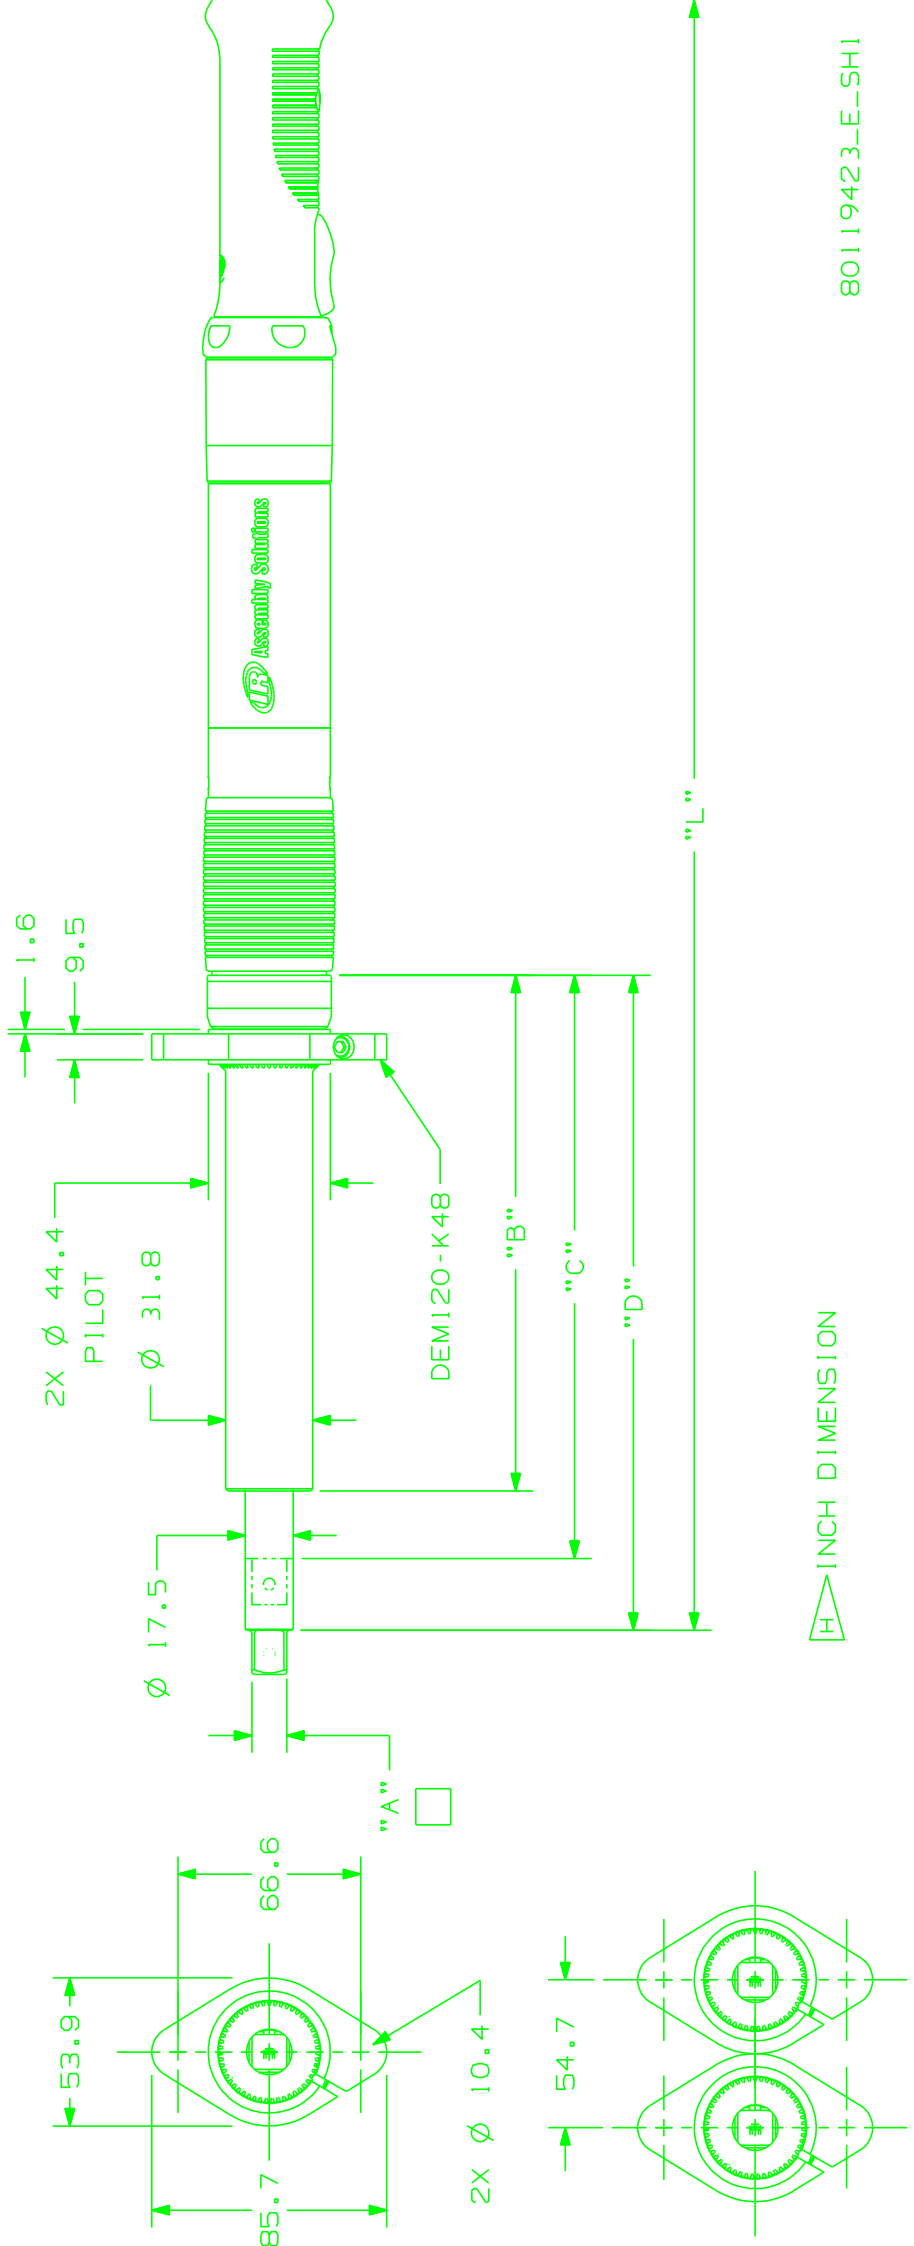

MODEL: QE6S [] O20
 028
 033
 050

MODEL NO.	"A"	"B"	"C"	"D"	"L"
41506	∇ 3/8"	106.2	122.4	142.4	501.1
41508	∇ 1/2"	106.2	117.2	137.2	501.1
61506	∇ 3/8"	137.2	149.8	189.8	544.2
61508	∇ 1/2"	137.2	149.0	188.0	544.2
81506	∇ 3/8"	188.0	200.6	239.6	594.2
81508	∇ 1/2"	188.0	198.6	238.4	594.2

∇ INCH DIMENSION