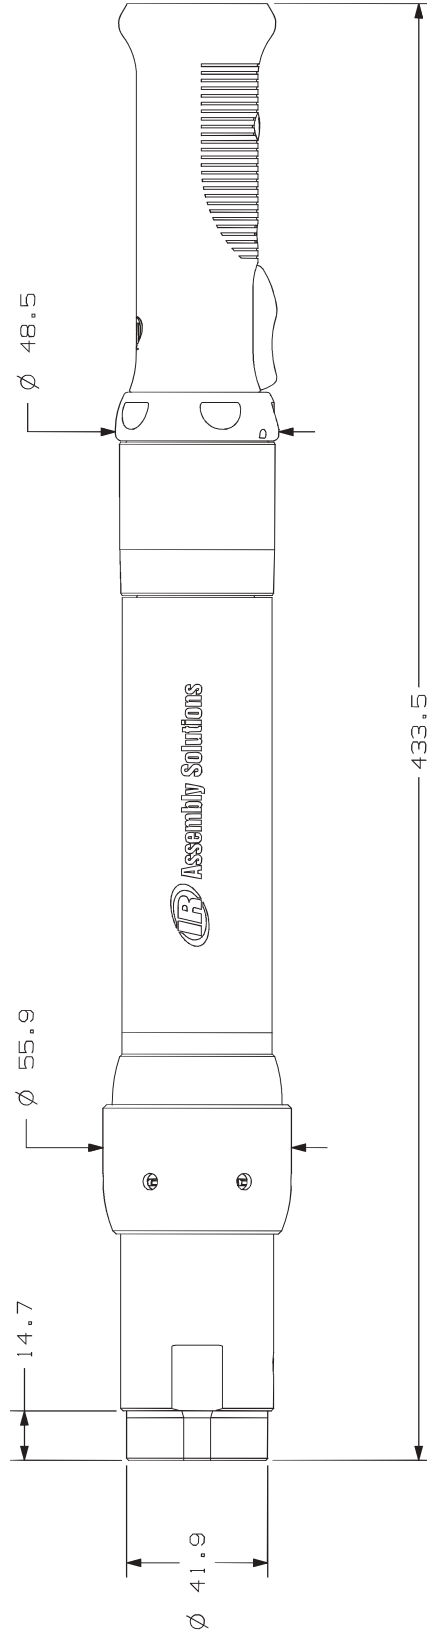

**QE8M
Series**

Dimensions

QE8 POWER UNIT - TRIGGER START

80119424_D_SH9