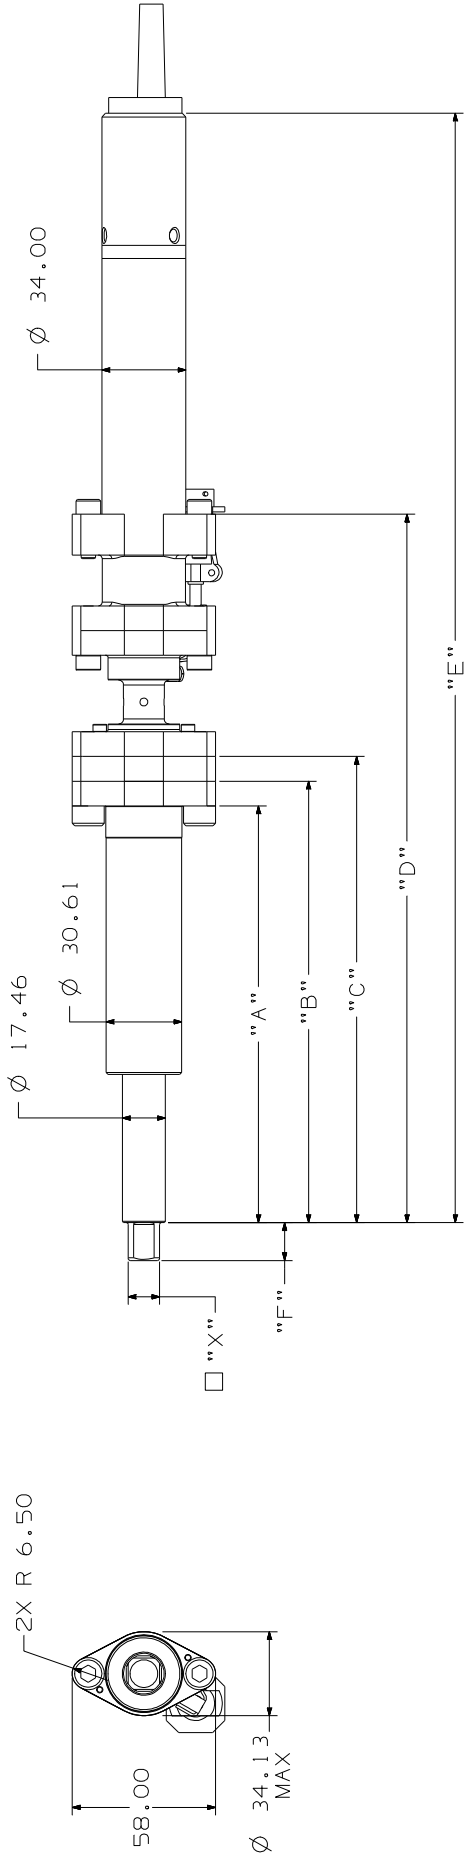

# QM3 INLINE

MODEL NO.	□"X"	"A"	"B"	"C"	"D"	"E"	"F"	SPINDLE FLOAT
QM3SSXXX62S06	3/8"	168.64	178.64	188.64	286.69	449.03	10.87	50.00
QM3SSXXX92S06	3/8"	243.64	253.64	263.64	361.69	524.03	10.87	50.00
QM3SSXXX22S06	3/8"	318.64	328.64	338.64	436.69	599.03	10.87	50.00
QM3SSXXX62S08	1/2"	168.64	178.64	188.64	286.69	449.03	15.37	50.00
QM3SSXXX92S08	1/2"	243.64	253.64	263.64	361.69	524.03	15.37	50.00
QM3SSXXX22S08	1/2"	318.64	328.64	338.64	436.69	599.03	15.37	50.00