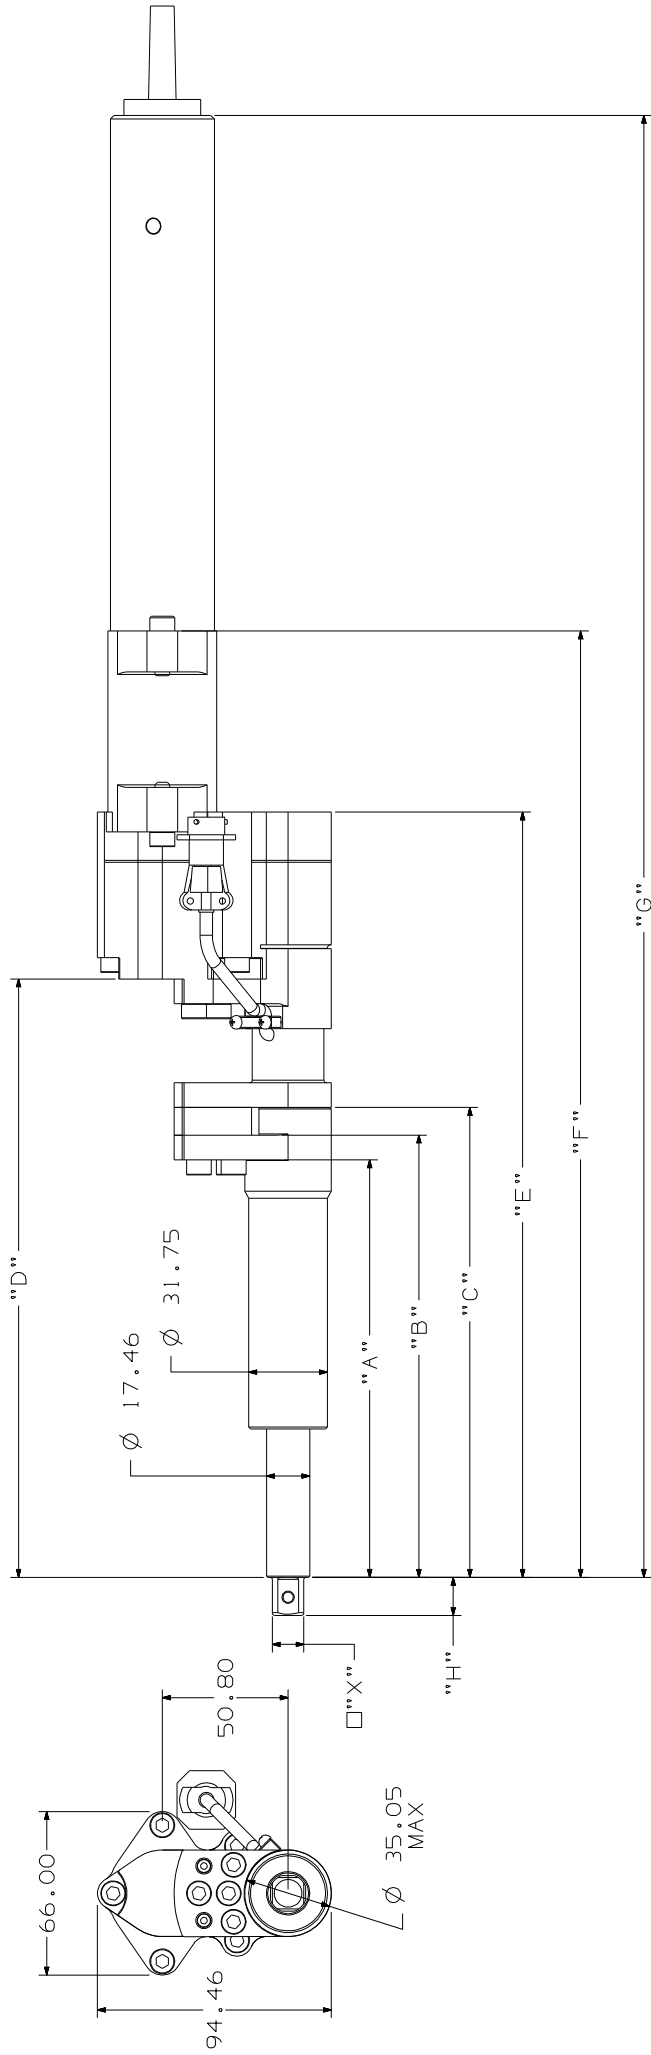

QM5_OFFSET

MODEL NO.	□"X"	"A"	"B"	"C"	"D"	"E"	"F"	"G"	"H"	SPINDLE FLOAT
QM5ZSXXXX62S06	3/8"	168.64	178.64	189.82	241.71	309.16	382.26	590.60	10.87	50.00
QM5ZSXXXX92S06	3/8"	243.64	253.64	264.82	316.71	384.16	457.26	665.60	10.87	50.00
QM5ZSXXXX22S06	3/8"	318.64	328.64	339.82	391.71	459.16	532.26	740.60	10.87	50.00
QM5ZSXXXX62S08	1/2"	168.64	178.64	189.82	241.71	309.16	382.26	590.60	15.37	50.00
QM5ZSXXXX92S08	1/2"	243.64	253.64	264.82	316.71	384.16	457.26	665.60	15.37	50.00
QM5ZSXXXX22S08	1/2"	318.64	328.64	339.82	391.71	459.16	532.26	740.60	15.37	50.00