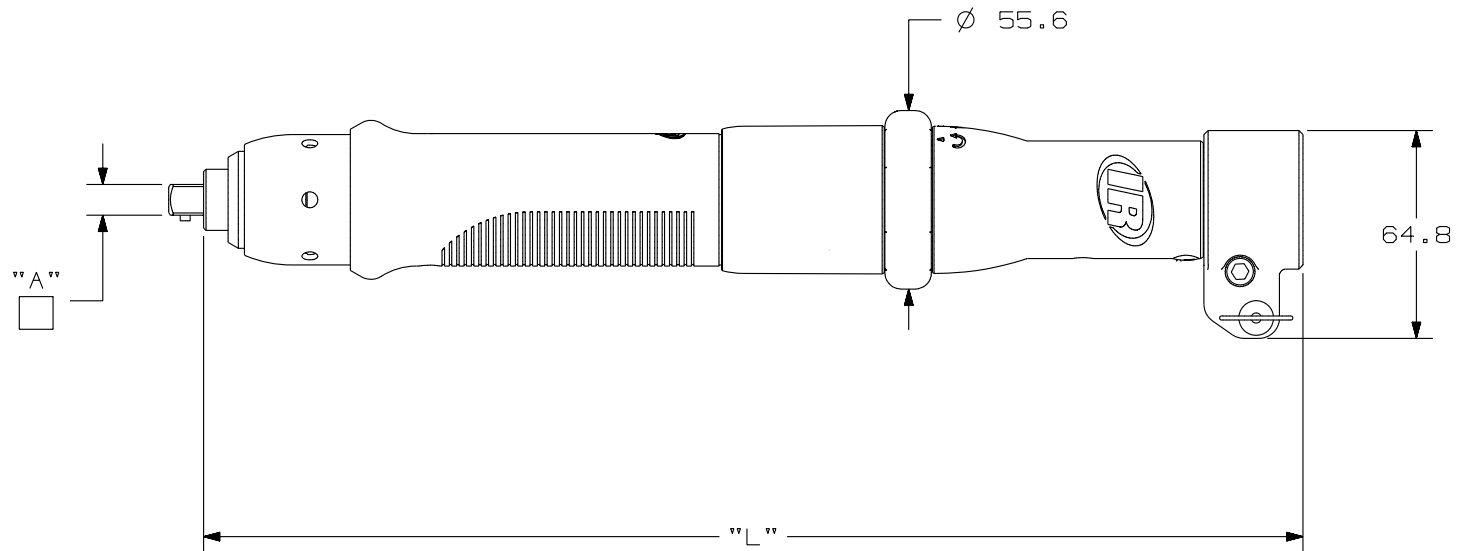

QE4TS010R11S[ ]  
 QE4TS015R11S[ ]  
 QE4TS020R11S[ ]  
 QE4TS025R11S[ ]

MODEL NO.	"A"	"L"
11S04	 1/4"	342.6
11S06	 3/8"	342.6

 INCH DIMENSION

80137474\_PTS\_C\_SH1