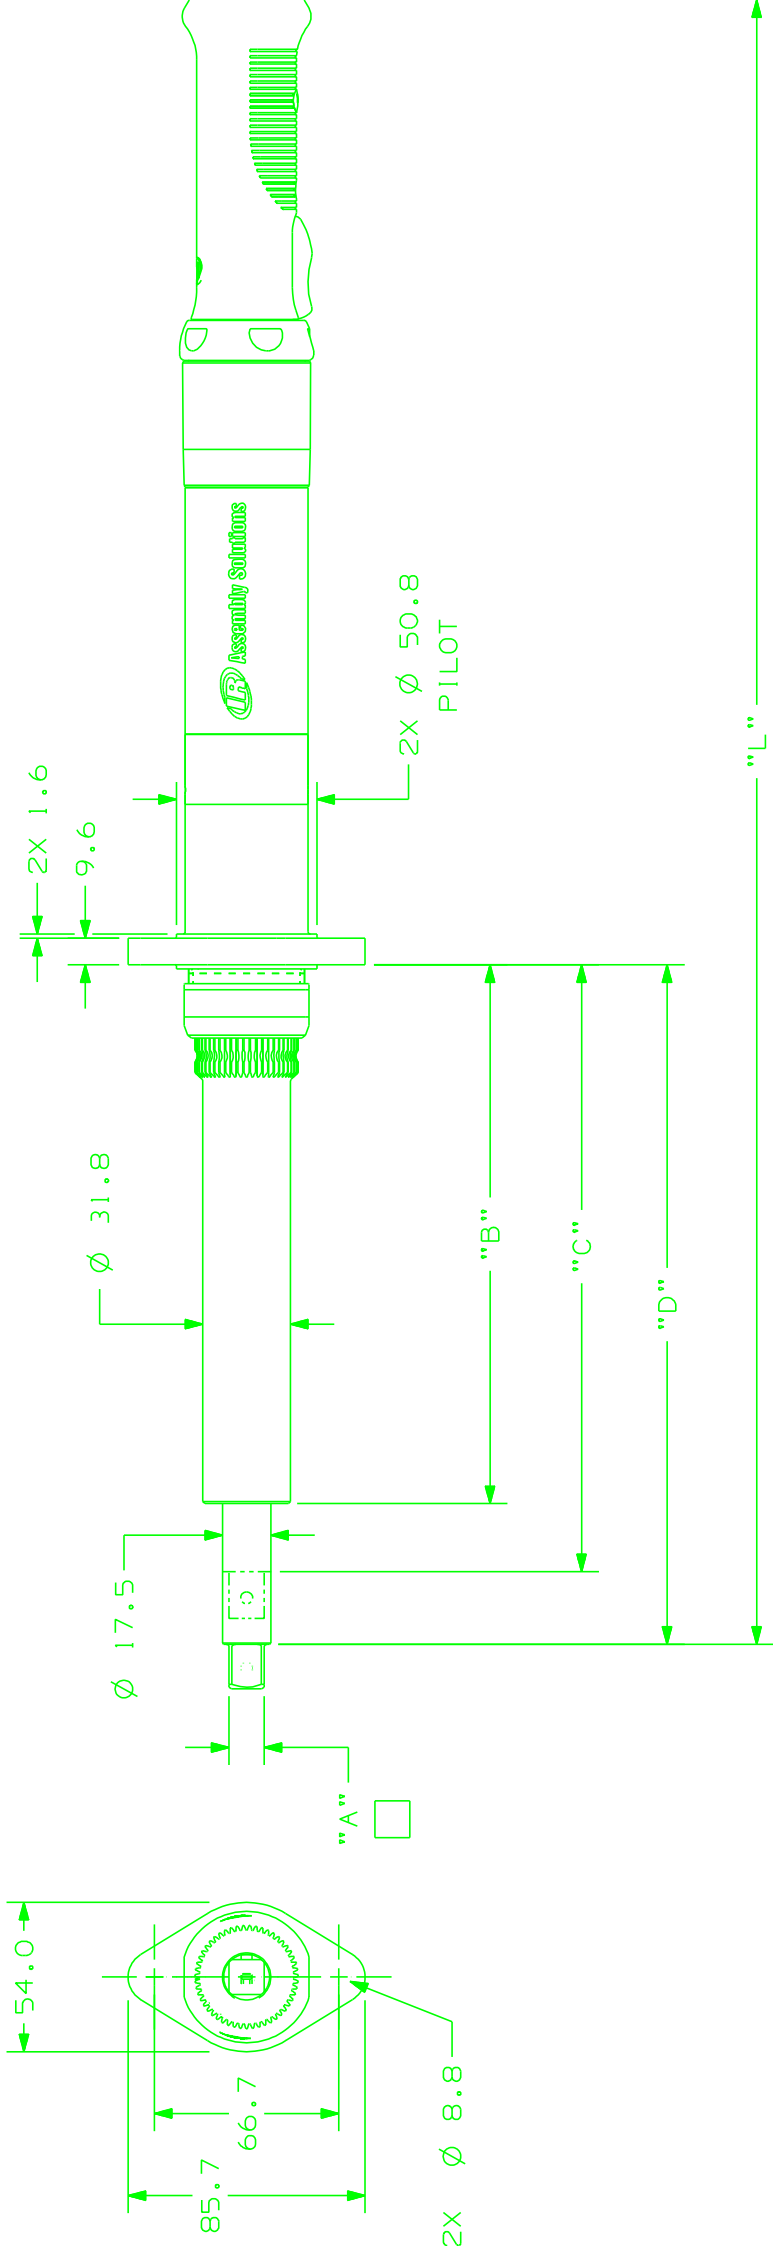

QE6ST020F( ISI )  
 QE6ST028F( ISI )  
 QE6ST033F( ISI )  
 QE6ST050F( ISI )

MODEL NO.	"A"	"B"	"C"	"D"	"L"
41S06	$\nabla$ 3/8"	113.1	128.2	148.2	501.1
41S08	$\nabla$ 1/2"	113.1	128.2	148.2	501.1
61S06	$\nabla$ 3/8"	144.1	155.5	194.5	544.2
61S08	$\nabla$ 1/2"	144.1	155.5	194.5	544.2
81S06	$\nabla$ 3/8"	194.9	206.3	245.3	594.2
81S08	$\nabla$ 1/2"	194.9	206.3	245.3	594.2

$\nabla$  INCH DIMENSION

80119423-E-SH2