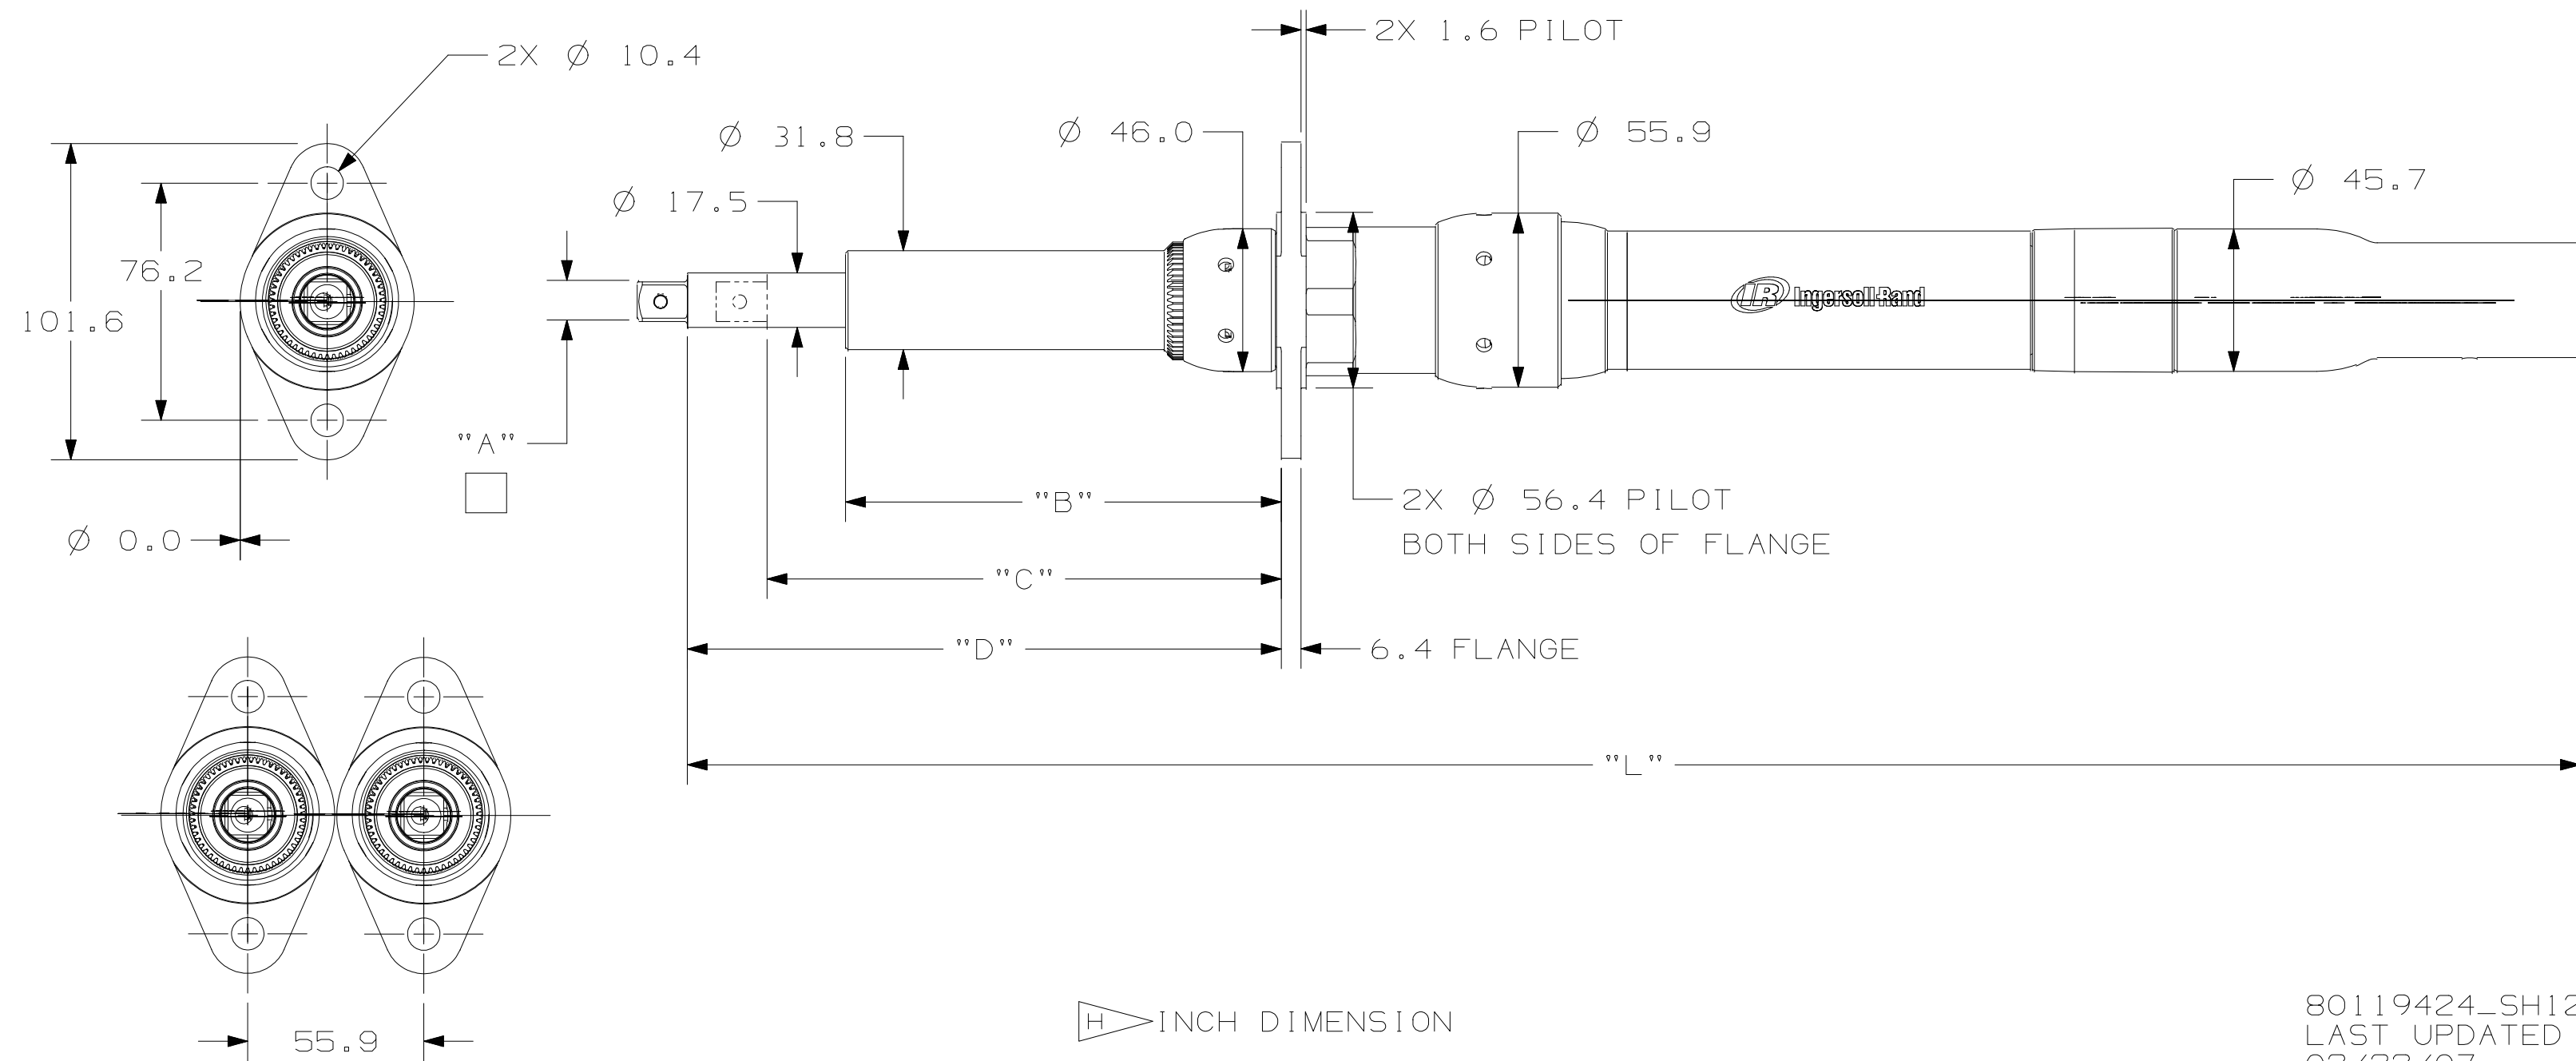

QE8SC055F[]S[]
 QE8SC070F[]S[]
 QE8SC090F[]S[]

MODEL NO.	"A" □	"B"	"C"	"D"	"L"
41S08	H 1/2"	109.0	119.4	140.1	557.5
61S08	H 1/2"	140.0	151.1	190.9	608.3
81S08	H 1/2"	190.8	201.9	241.7	659.1

H INCH DIMENSION

80119424_SH12
 LAST UPDATED
 02/22/07